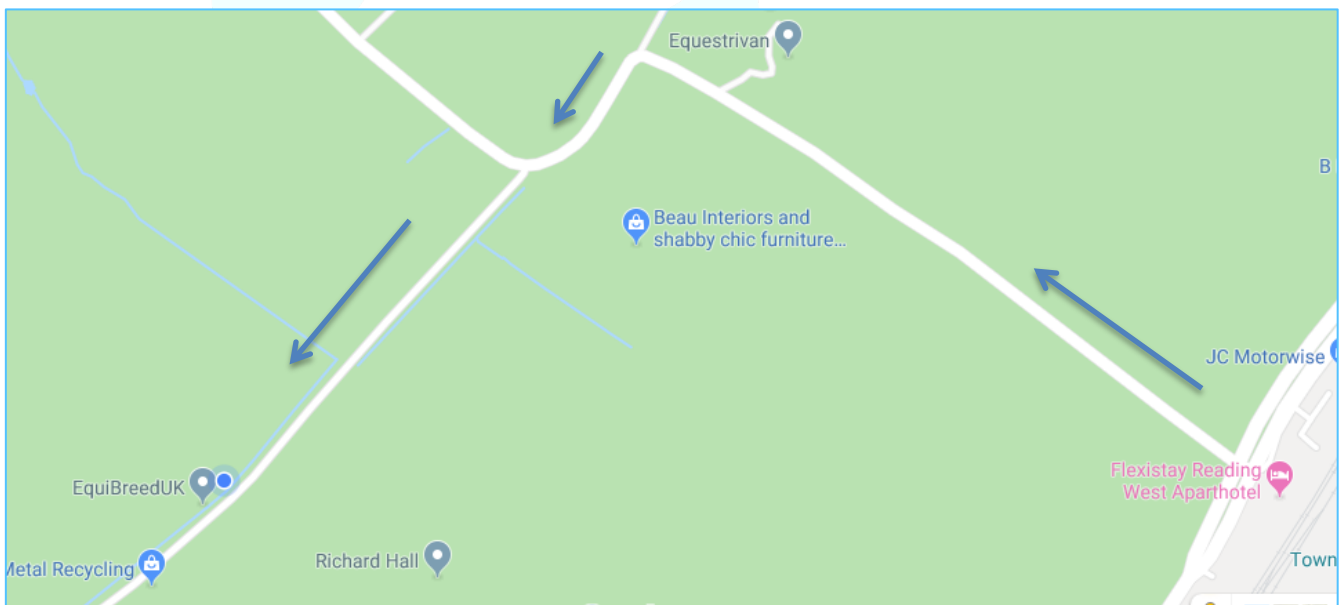

## DIRECTIONS TO EQUIBREED UK

Please note that the postcode will not direct you straight to our facility.

For the best route to us please use **RG7 5LT, (Longitude/Latitude 51.411766, -1.138435)** and follow these directions:

Take **exit 12** for Theale & Reading from the M4,

1. At the **slip road** junction take the exit sign posted **Theale & Reading (W) A4**
2. At the roundabout take the **third exit** onto Bath Road towards Theale,
3. At the next roundabout take the **second exit** onto Bath Road
4. At the next exit take the **second exit** onto Bath Road
5. Continue along this road for **2 miles** and then take a **right turn** sign posted for the village of **Beenham**, There is a very large green sign at the hedgerow for the turning with Field Bard Farm and Total Equestrian, If you drive past a petrol station on your left you know you have gone too far.

**NB The postcode will instruct you to arrive at the feed and equestrian centre**

6. Stay on the road and follow a very **sharp left hand bend**, and be aware the track for Equibreed UK is a **left turn off the next sharp right hand bend**. For convenience we have our practice sign on this bend for you
  7. Continue down the track until you reach the double wooden gates on your right
- If you experience any problems please do call our office team who will be happy to direct you or we can send you a whatsapp pin location to your transporter or groom.